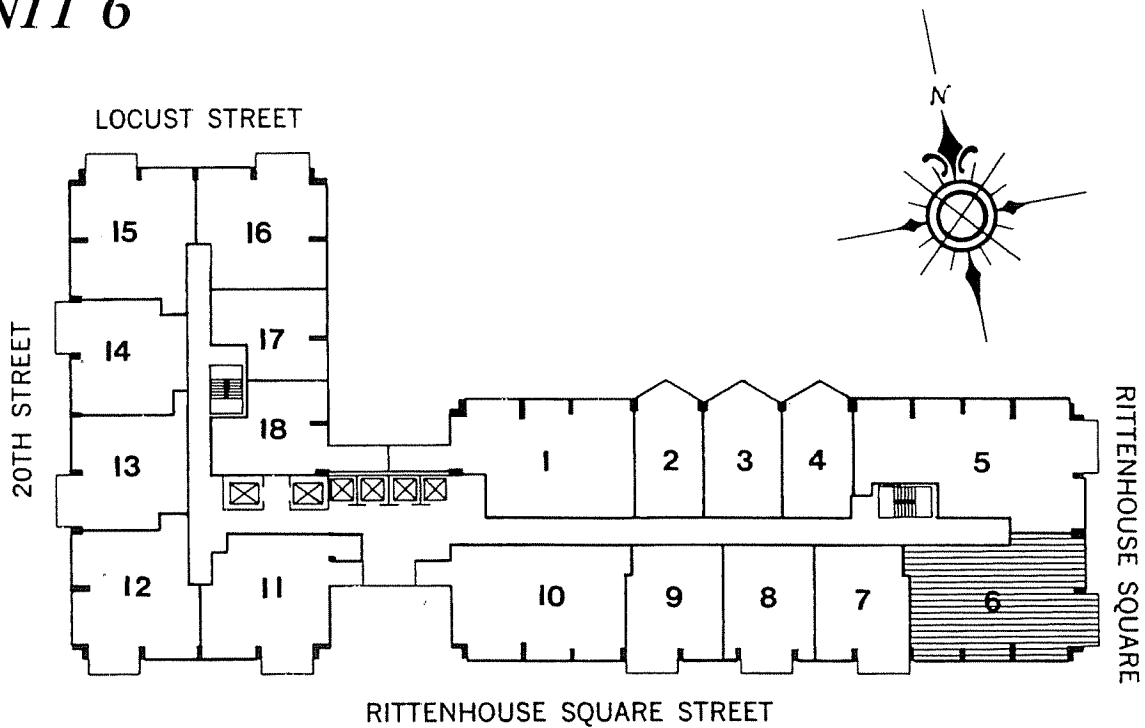

The 2 Bedroom Typical Plan

UNIT 6

Unit 6 located on floors 2 thru 18, 21 thru 27, 29, 31
 1231 sq. ft.

The dimensions shown are approximations only,
 and are not to be relied upon by prospective buyers.

The Dorchester • 226 West Rittenhouse Square • Philadelphia, Pennsylvania 19103
Telephone (215) 546-1111 • Fax (215) 546-0292