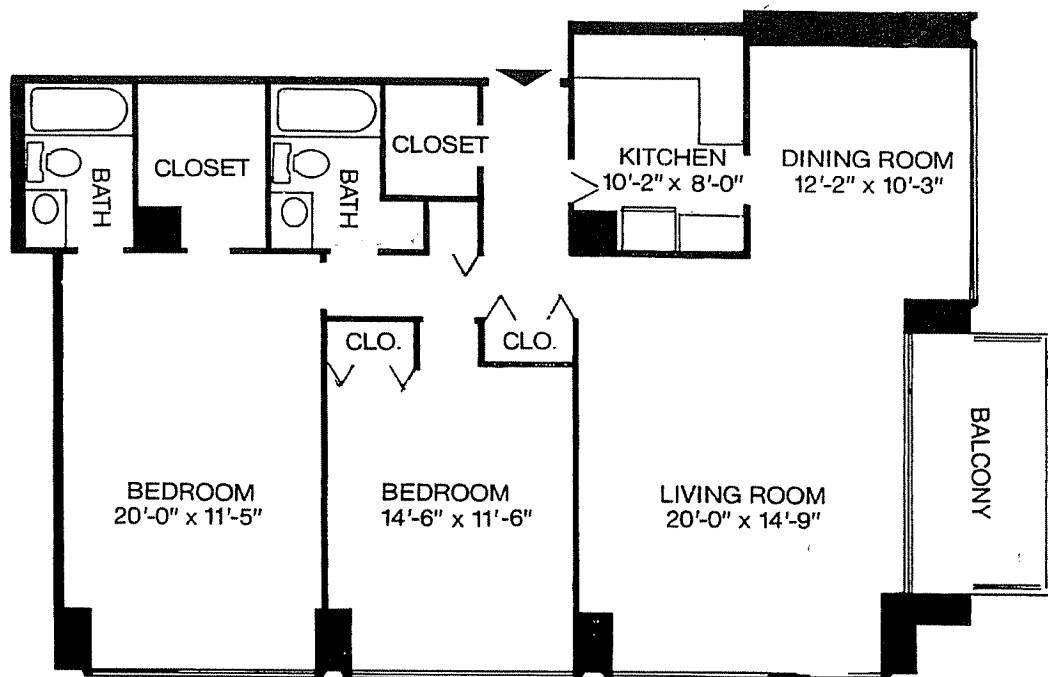

The 2 Bedroom Typical Plan

UNIT 6

Unit 6 located on floors 2 thru 18, 21 thru 27, 29, 31
 1231 sq. ft.

The dimensions shown are approximations only,
 and are not to be relied upon by prospective buyers.

The Dorchester • 226 West Rittenhouse Square • Philadelphia, Pennsylvania 19103
Telephone (215) 546-1111 • Fax (215) 546-0292