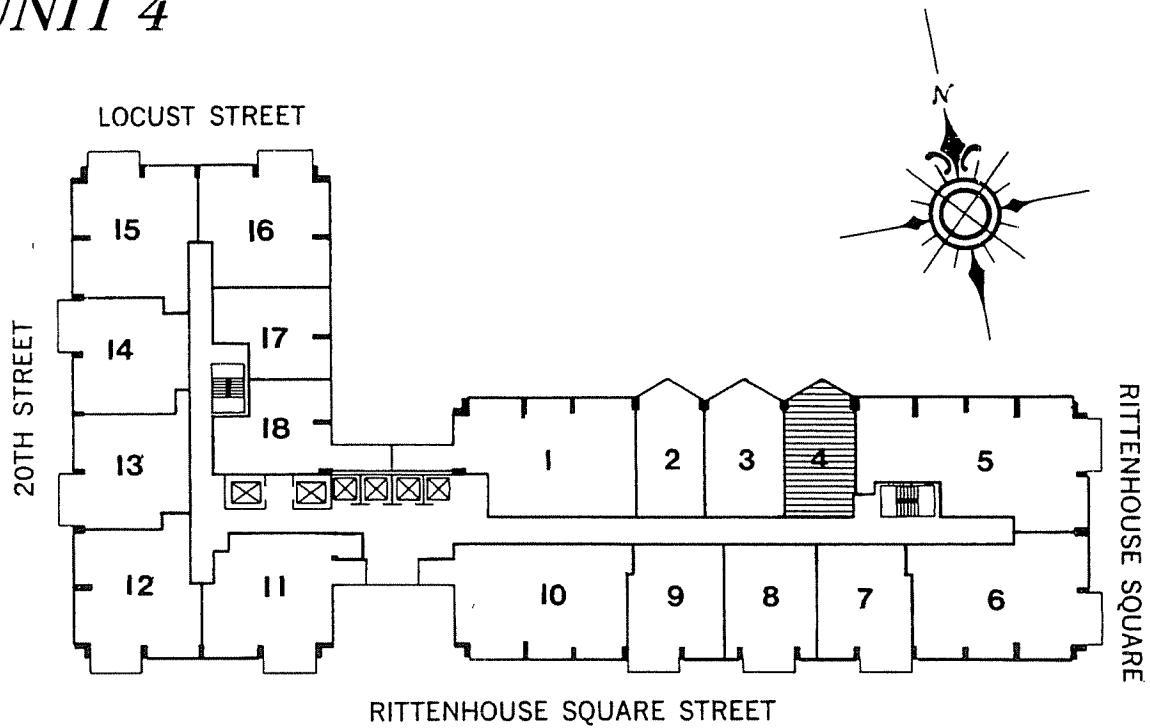

The Studio Typical Plan

UNIT 4

Unit 4 located on floors 2 thru 27, 29, 30
573 sq. ft.

The dimensions shown are approximations only,
and are not to be relied upon by prospective buyers.

The Dorchester • 226 West Rittenhouse Square • Philadelphia, Pennsylvania 19103
Telephone (215) 546-1111 • Fax (215) 546-0292