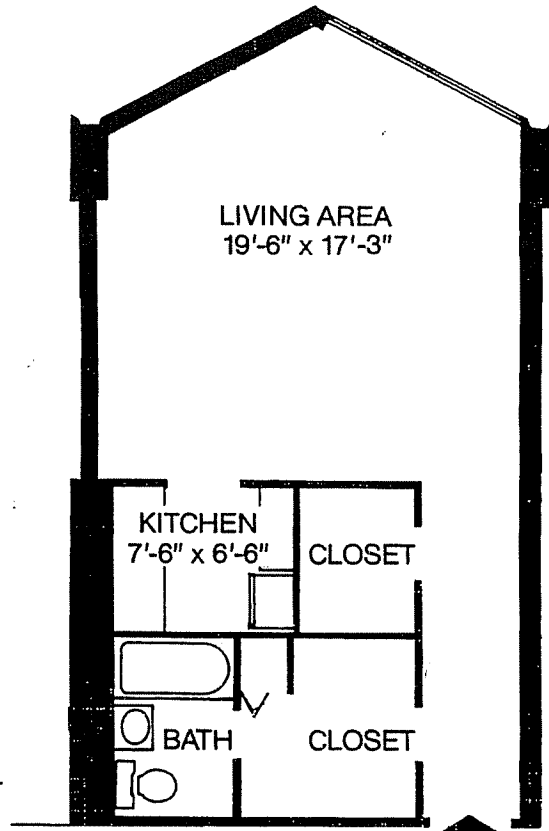

The Studio Typical Plan

UNIT 4

Unit 4 located on floors 2 thru 27, 29, 30
573 sq. ft.

The dimensions shown are approximations only,
and are not to be relied upon by prospective buyers.

The Dorchester • 226 West Rittenhouse Square • Philadelphia, Pennsylvania 19103
Telephone (215) 546-1111 • Fax (215) 546-0292