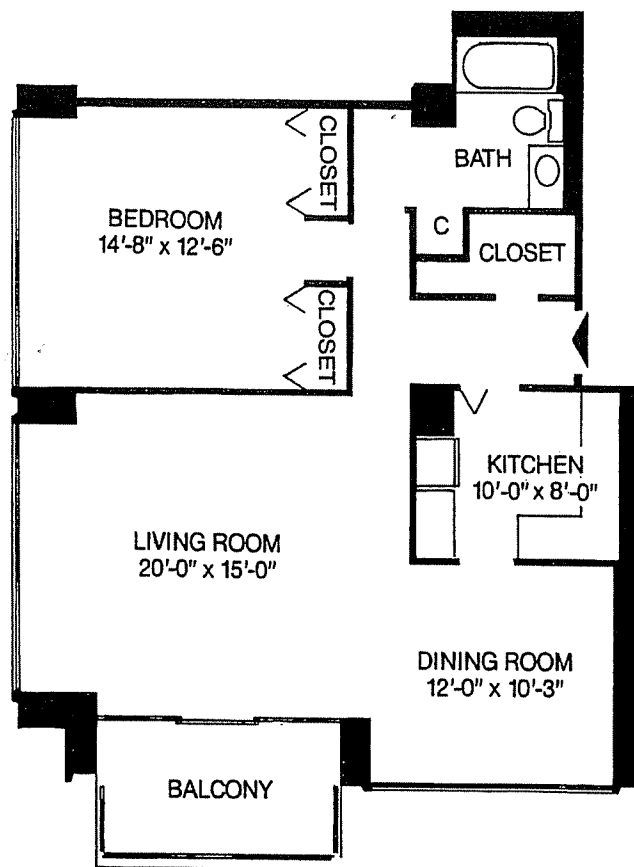

# The 1 Bedroom Typical Plan

## UNIT 12

Unit 12 located on floors 2 thru 31  
934 sq. ft.

The dimensions shown are approximations only,  
and are not to be relied upon by prospective buyers.

*The Dorchester • 226 West Rittenhouse Square • Philadelphia, Pennsylvania 19103  
Telephone (215) 546-1111 • Fax (215) 546-0292*