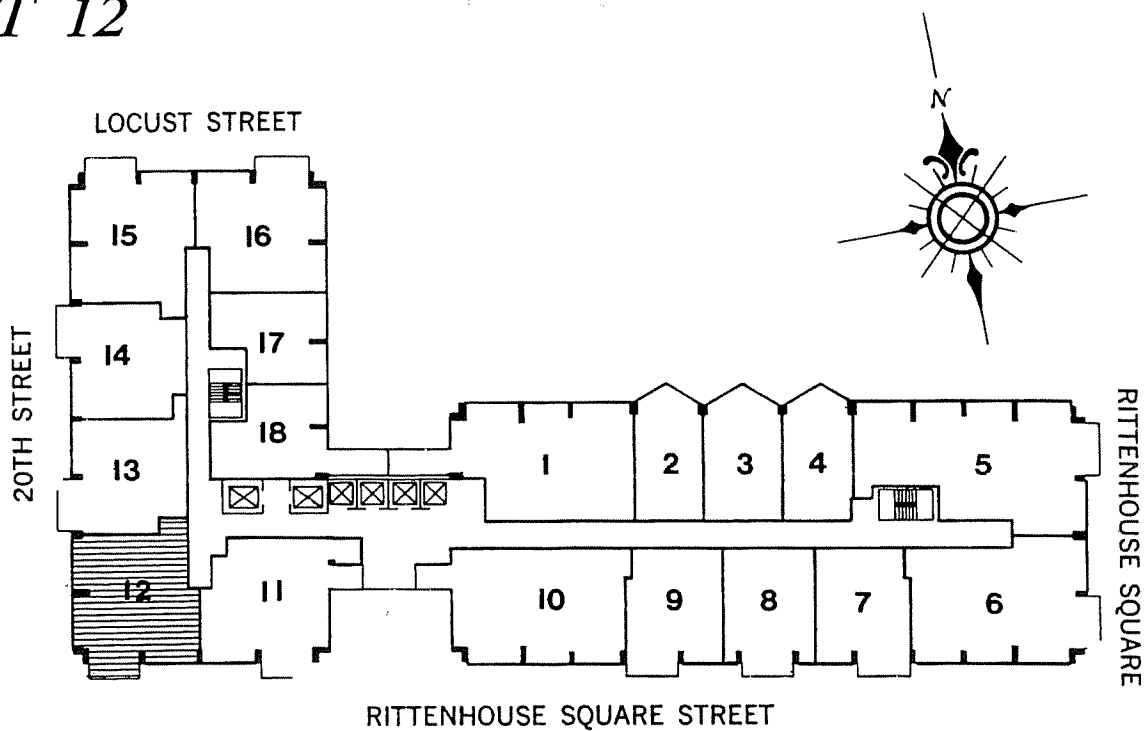

# The 1 Bedroom Typical Plan

## UNIT 12

Unit 12 located on floors 2 thru 31  
934 sq. ft.

The dimensions shown are approximations only,  
and are not to be relied upon by prospective buyers.

*The Dorchester • 226 West Rittenhouse Square • Philadelphia, Pennsylvania 19103  
Telephone (215) 546-1111 • Fax (215) 546-0292*