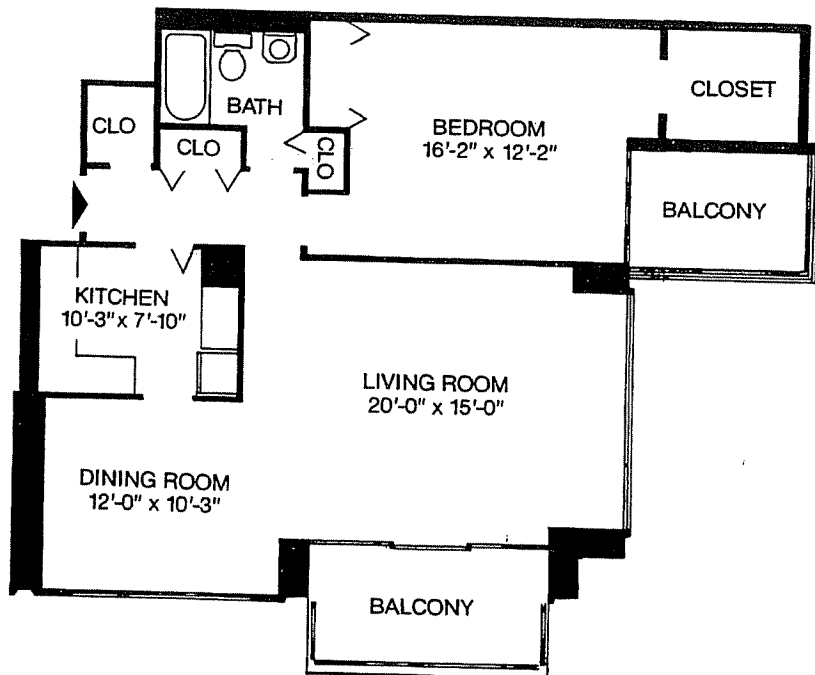

The 1 Bedroom Deluxe Typical Plan

UNIT 11

Unit 11 located on floors 2 thru 31
919 sq. ft.

The dimensions shown are approximations only,
and are not to be relied upon by prospective buyers.

The Dorchester • 226 West Rittenhouse Square • Philadelphia, Pennsylvania 19103
Telephone (215) 546-1111 • Fax (215) 546-0292