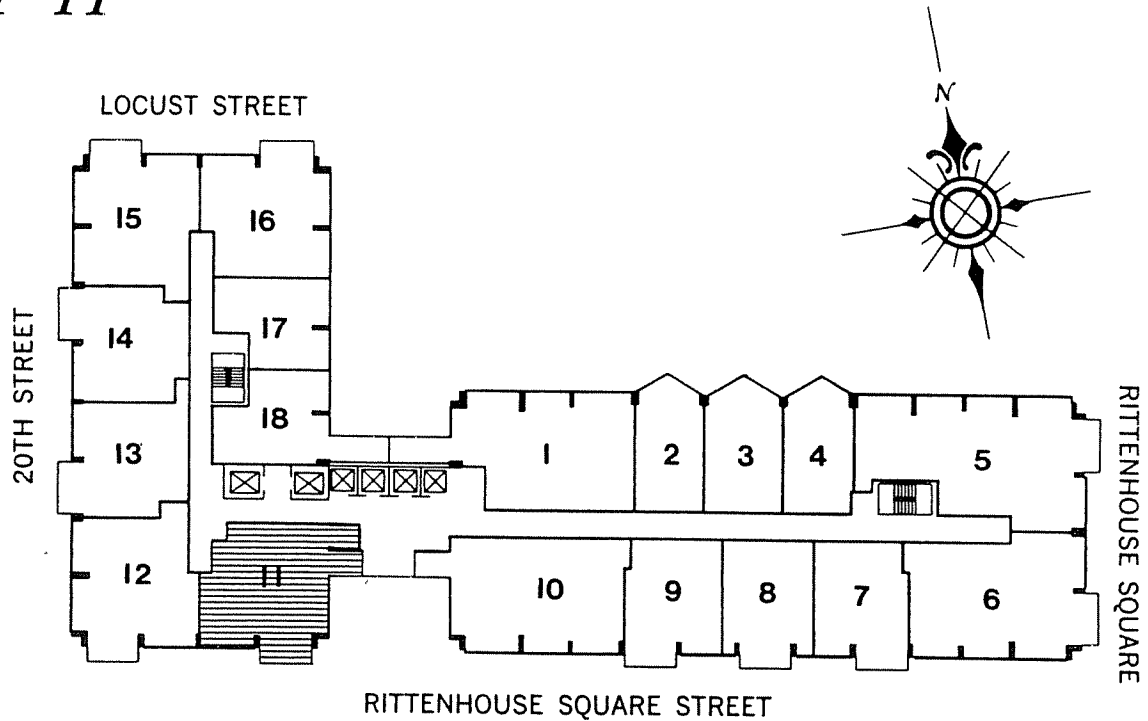

The 1 Bedroom Deluxe Typical Plan

UNIT 11

Unit 11 located on floors 2 thru 31
919 sq. ft.

The dimensions shown are approximations only,
and are not to be relied upon by prospective buyers.

The Dorchester • 226 West Rittenhouse Square • Philadelphia, Pennsylvania 19103
Telephone (215) 546-1111 • Fax (215) 546-0292