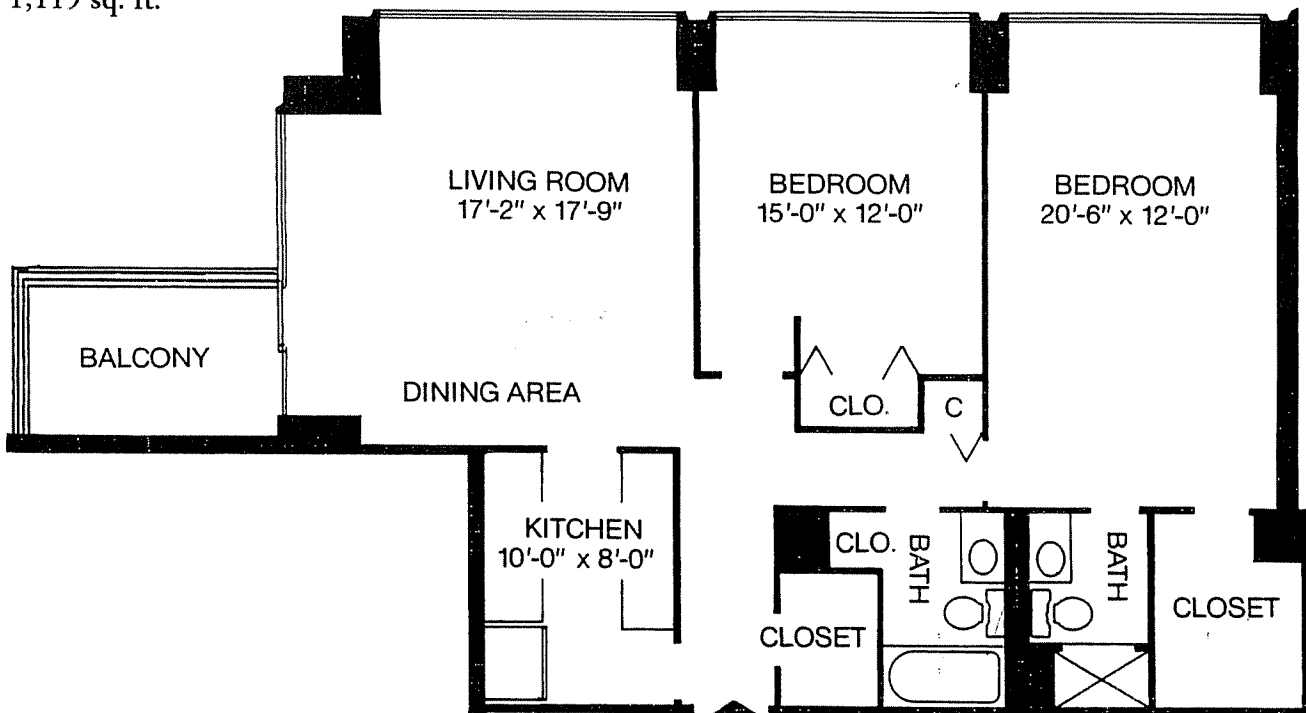

# The 2 Bedroom Typical Plan

## UNIT 1

Unit 1 located on floors 2 thru 30  
1,119 sq. ft.

The dimensions shown are approximations only,  
and are not to be relied upon by prospective buyers.

*The Dorchester • 226 West Rittenhouse Square • Philadelphia, Pennsylvania 19103*  
*Telephone (215) 546-1111 • Fax (215) 546-0292*