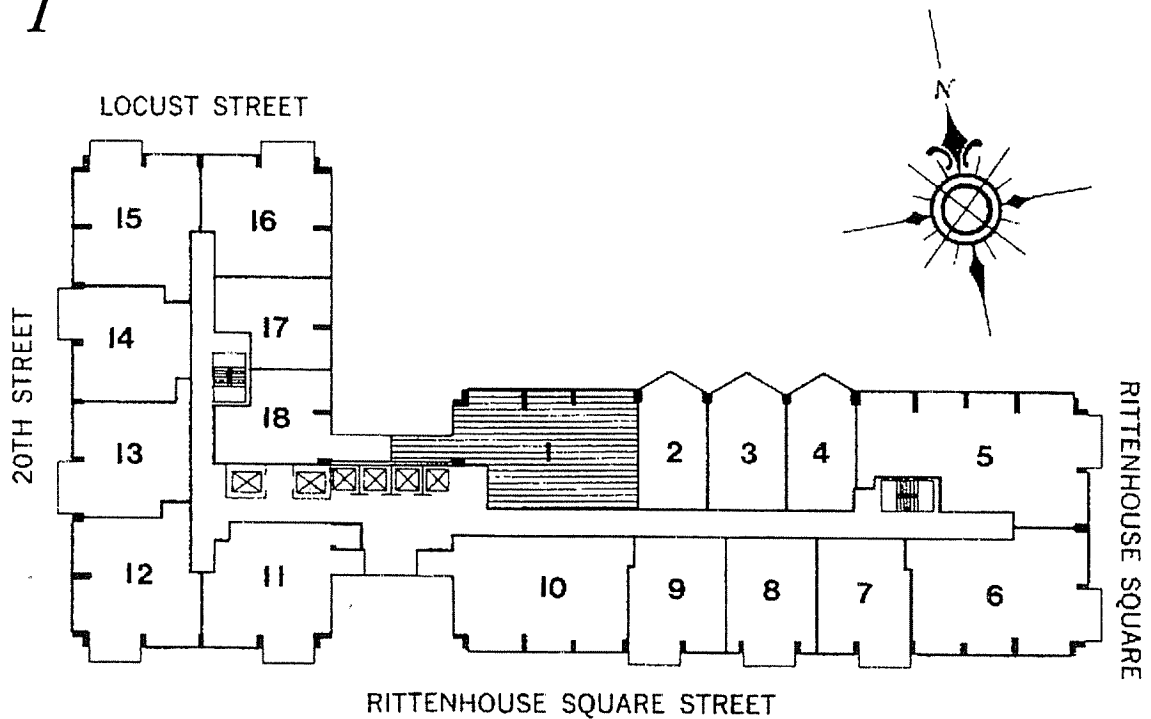

# The 2 Bedroom Typical Plan

## UNIT 1

Unit 1 located on floors 2 thru 30  
1,119 sq. ft.

The dimensions shown are approximations only,  
and are not to be relied upon by prospective buyers.

*The Dorchester • 226 West Rittenhouse Square • Philadelphia, Pennsylvania 19103*  
*Telephone (215) 546-1111 • Fax (215) 546-0292*