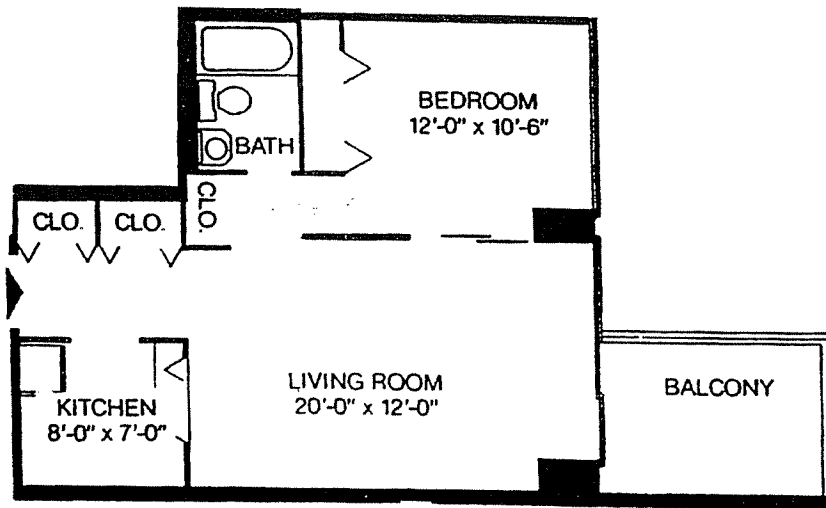

# The Junior 1 Bedroom Typical Plan

## UNIT 18

Unit 18 located on floors 2 thru 31  
609 sq. ft.

The dimensions shown are approximations only,  
and are not to be relied upon by prospective buyers.

*The Dorchester • 226 West Rittenhouse Square • Philadelphia, Pennsylvania 19103*  
*Telephone (215) 546-1111 • Fax (215) 546-0292*