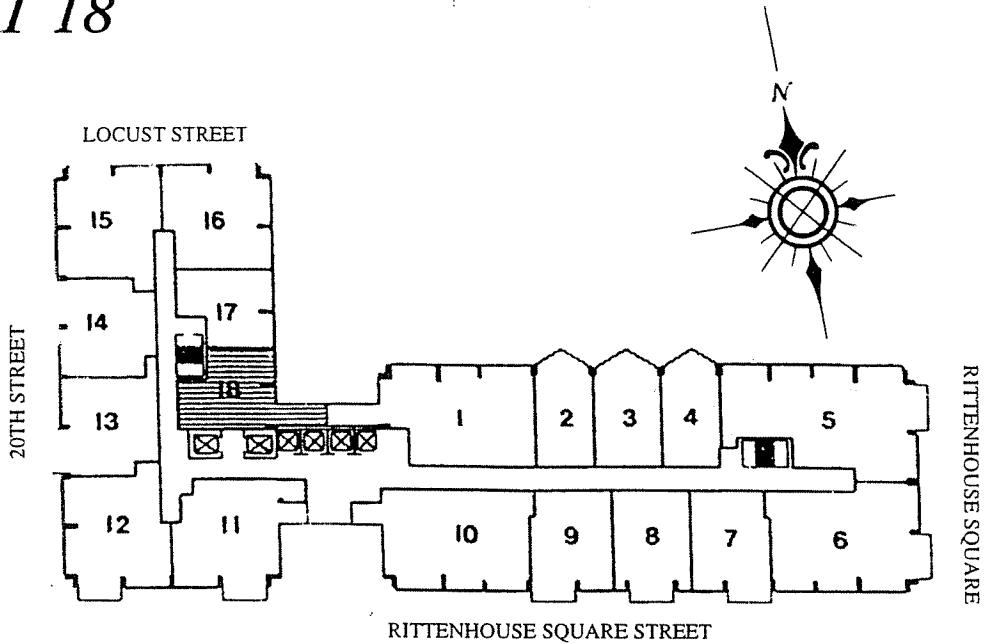

# The Junior 1 Bedroom Typical Plan

## UNIT 18

Unit 18 located on floors 2 thru 31  
609 sq. ft.

The dimensions shown are approximations only,  
and are not to be relied upon by prospective buyers.

*The Dorchester • 226 West Rittenhouse Square • Philadelphia, Pennsylvania 19103*  
*Telephone (215) 546-1111 • Fax (215) 546-0292*