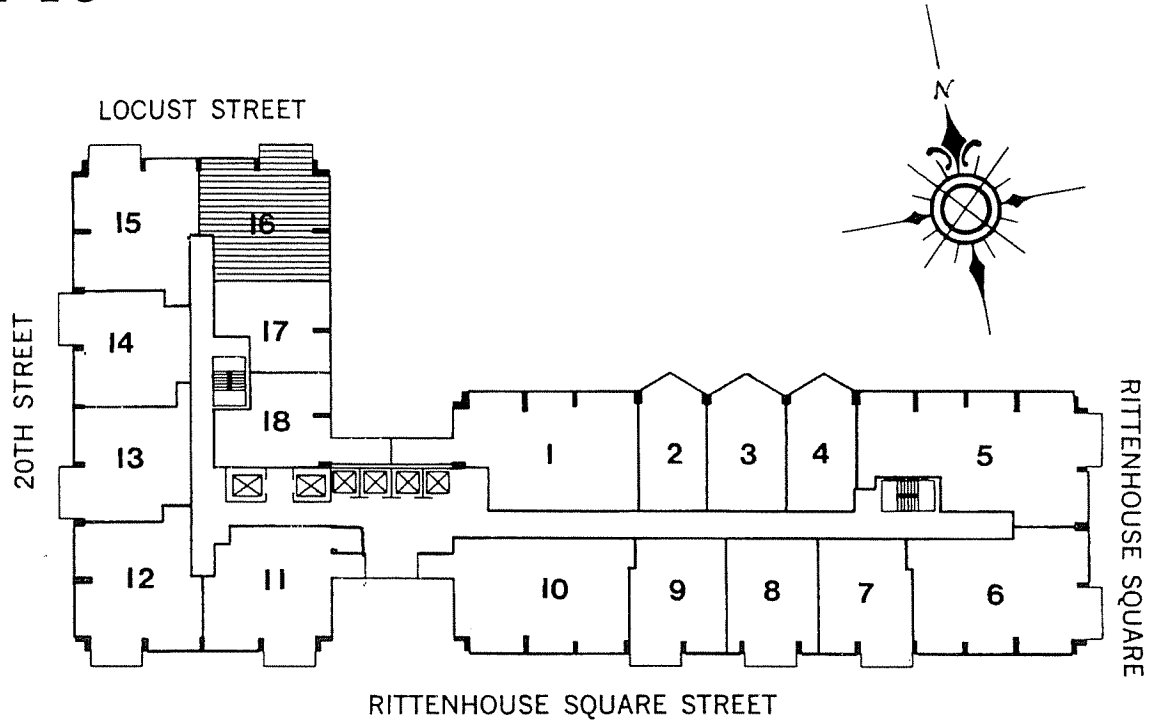

The 1 Bedroom Deluxe Typical Plan

UNIT 16

Unit 16 located on floors 2 thru 31
848 sq. ft.

The dimensions shown are approximations only,
and are not to be relied upon by prospective buyers.

The Dorchester • 226 West Rittenhouse Square • Philadelphia, Pennsylvania 19103
Telephone (215) 546-1111 • Fax (215) 546-0292