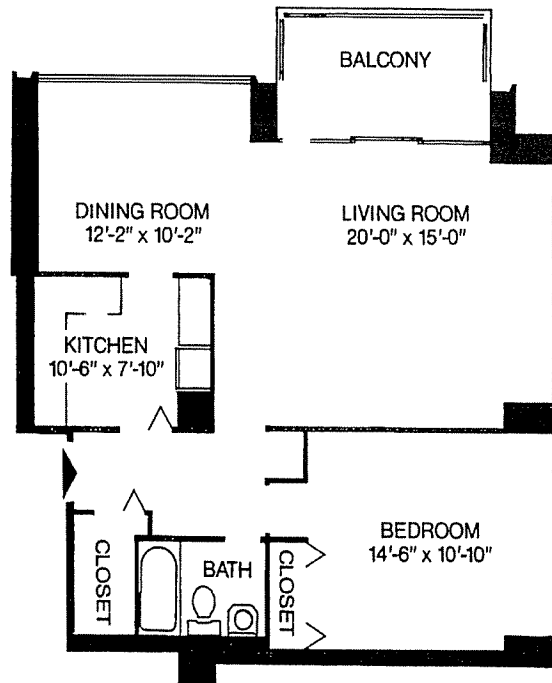

The 1 Bedroom Deluxe Typical Plan

UNIT 16

Unit 16 located on floors 2 thru 31
848 sq. ft.

The dimensions shown are approximations only,
and are not to be relied upon by prospective buyers.

The Dorchester • 226 West Rittenhouse Square • Philadelphia, Pennsylvania 19103
Telephone (215) 546-1111 • Fax (215) 546-0292