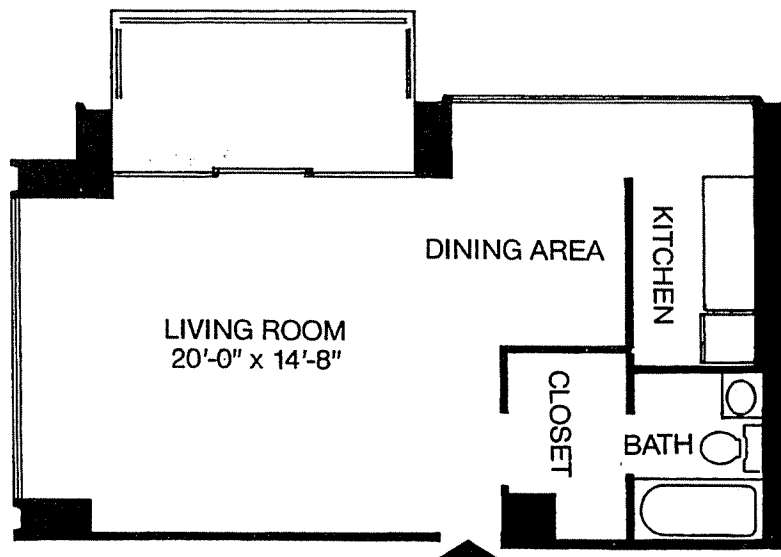

The Studio Typical Plan

UNIT 15A

Unit 15A located on floors 4 thru 16, 18 thru 27, 30
528 sq. ft.

The dimensions shown are approximations only,
and are not to be relied upon by prospective buyers.

The Dorchester • 226 West Rittenhouse Square • Philadelphia, Pennsylvania 19103
Telephone (215) 546-1111 • Fax (215) 546-0292