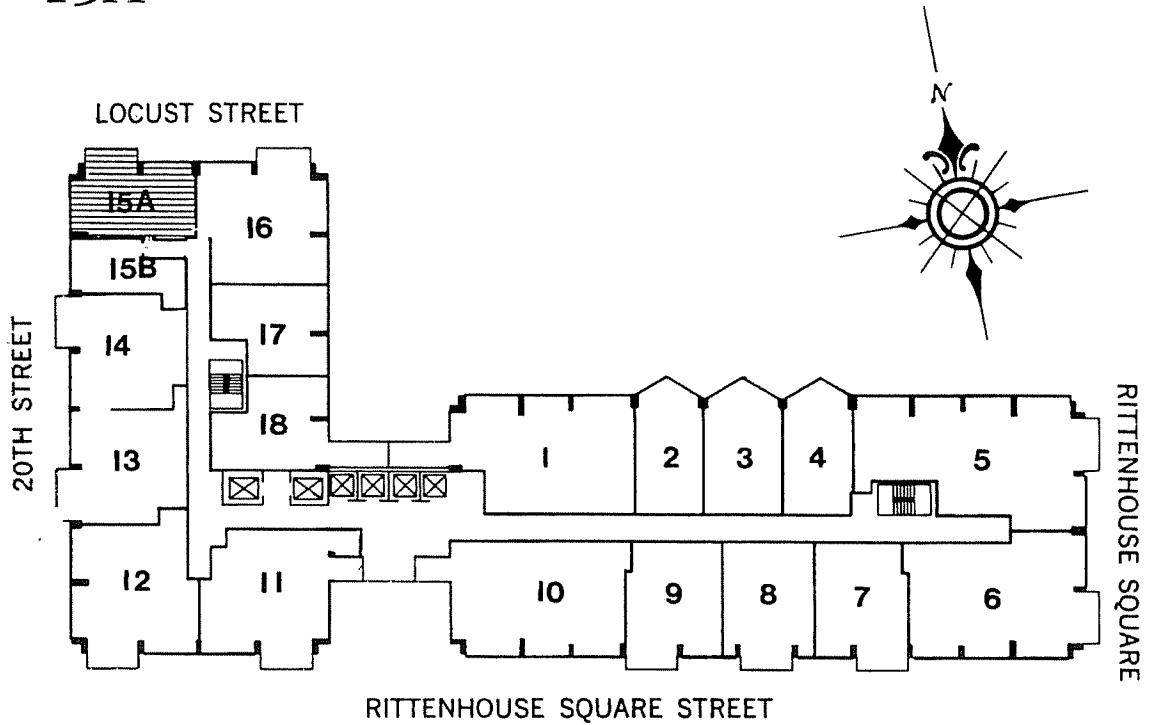

The Studio Typical Plan

UNIT 15A

Unit 15A located on floors 4 thru 16, 18 thru 27, 30
528 sq. ft.

The dimensions shown are approximations only,
and are not to be relied upon by prospective buyers.

The Dorchester • 226 West Rittenhouse Square • Philadelphia, Pennsylvania 19103
Telephone (215) 546-1111 • Fax (215) 546-0292