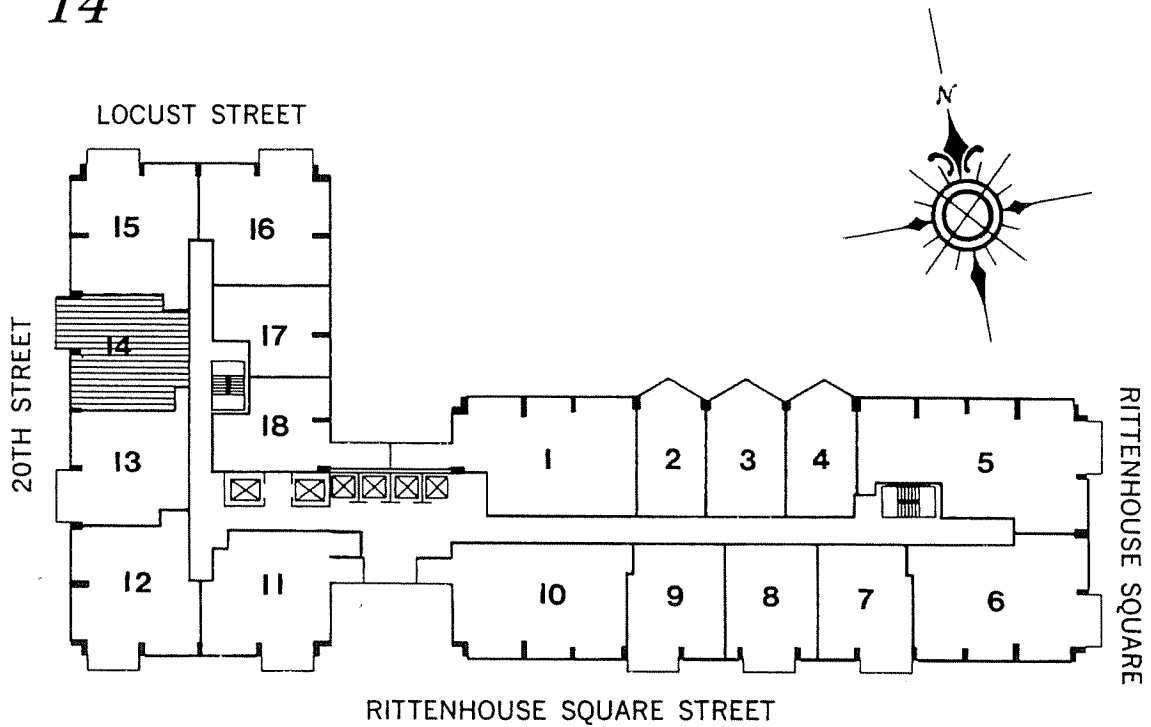

# The Standard 1 Bedroom Typical Plan

## UNIT 14

Unit 14 located on floors 2 thru 31  
740 sq. ft.

The dimensions shown are approximations only,  
and are not to be relied upon by prospective buyers.

*The Dorchester • 226 West Rittenhouse Square • Philadelphia, Pennsylvania 19103*  
*Telephone (215) 546-1111 • Fax (215) 546-0292*