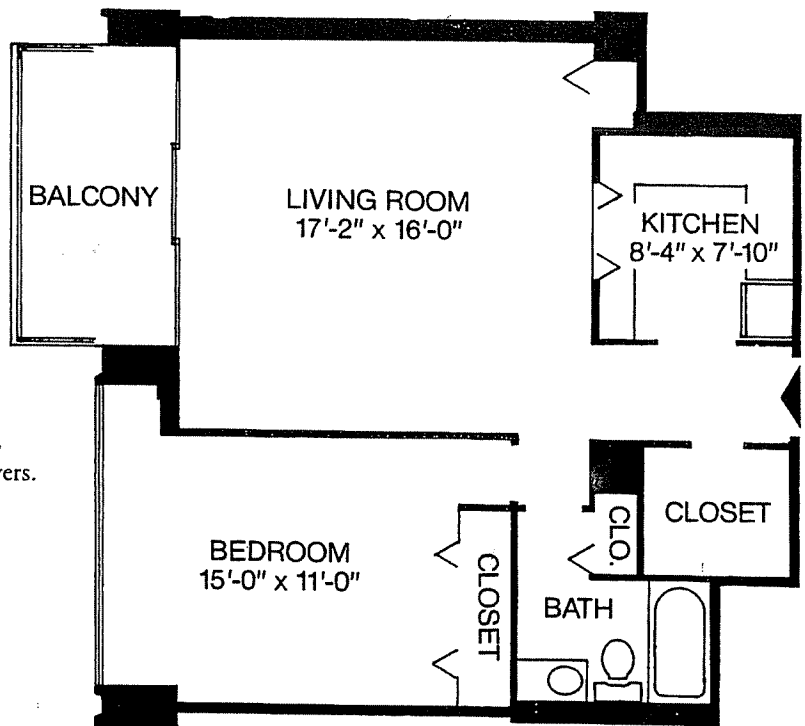

# The Standard 1 Bedroom Typical Plan

## UNIT 14

Unit 14 located on floors 2 thru 31  
740 sq. ft.

The dimensions shown are approximations only,  
and are not to be relied upon by prospective buyers.

*The Dorchester • 226 West Rittenhouse Square • Philadelphia, Pennsylvania 19103*  
*Telephone (215) 546-1111 • Fax (215) 546-0292*